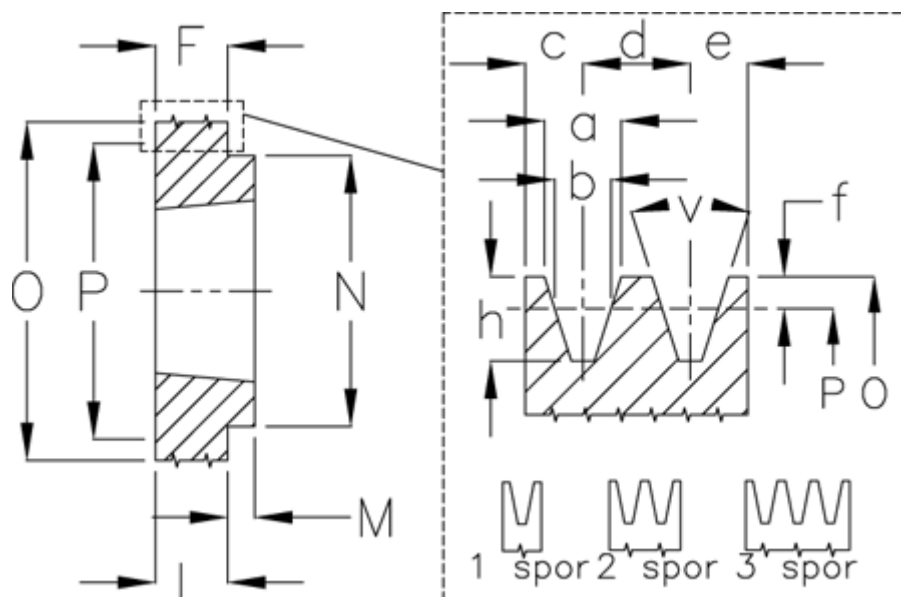

Article number: 604113006001

Description: V-belt pulley SPZ 60/1 TL1008

Measures

a	= 9.7	For bush	= 1008	P	= 60
b	= 8.5	h	= 11.0	Type	= SPZ
Bush ζ max	= 25	J	= -	v	= 34 grader
c	= 8.0	L	= 22		
d	= 12.0	m	= -		
e	= 8.0	N	= -		
f	= 2.0	Number of ribs	= 1		
F	= 22	O	= 64.0		